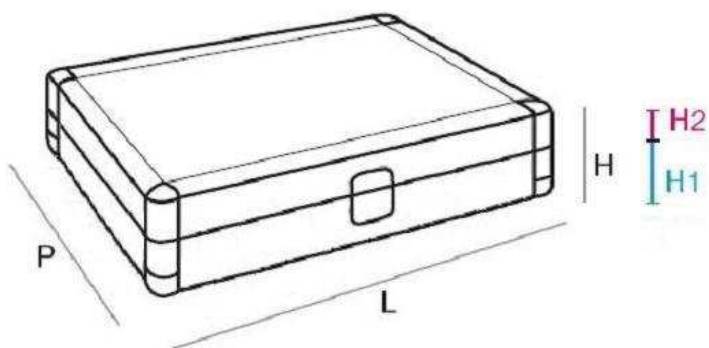

VALIGIE STARC · ART. AS/32

	L	P	H	H1	H2
external	350	280	35	-	-
internal	330	260	-	10	10

EMBOSSED ALUMINIUM

COLORS

SMOOTH FINISH ALUMINIUM

COLORS

WEIGHT

art. **AS/32** = 1,5 kg