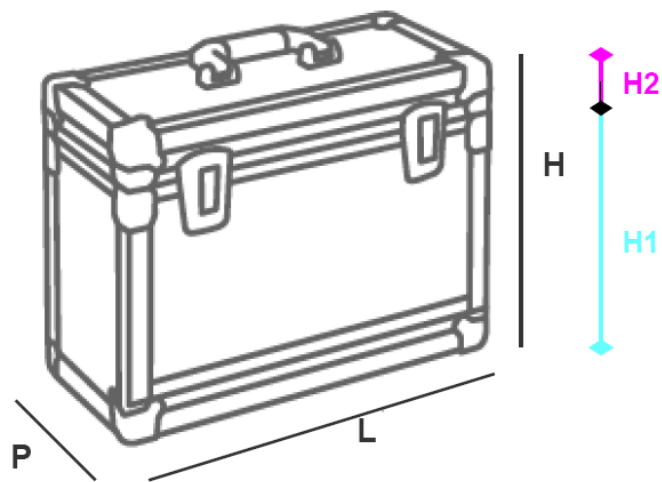

BAULETTI GRINTA • ART. BL/E

FRAM®

art. BL/E	L	P	H	H1	H2
external	420	190	320	-	-
internal	400	165	-	250	50

EMBOSSED ALUMINIUM

COLORS

SMOOTH FINISH ALUMINIUM

COLORS

WEIGHT

art. BL/E = 4,5 kg