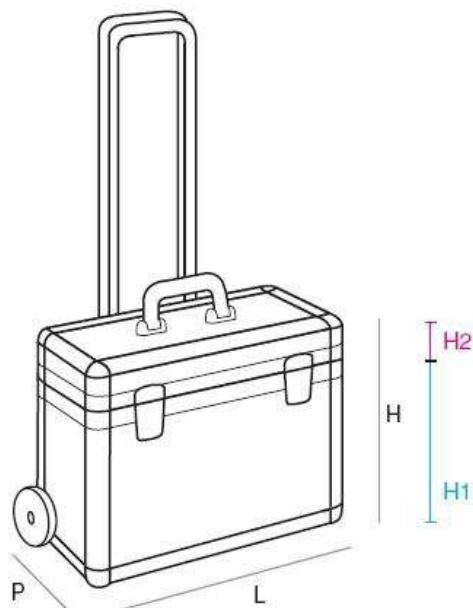

BAULETTI GRINTA • ART. 308/BL/CR104

	L	P	H	H1	H2
external	530	270	415	-	-
internal	500	240	-	340	45

EMBOSSED ALUMINIUM

COLORS

WEIGHT

art. 308/BL/CR104 = 7,1 kg

SMOOTH FINISH ALUMINIUM

COLORS