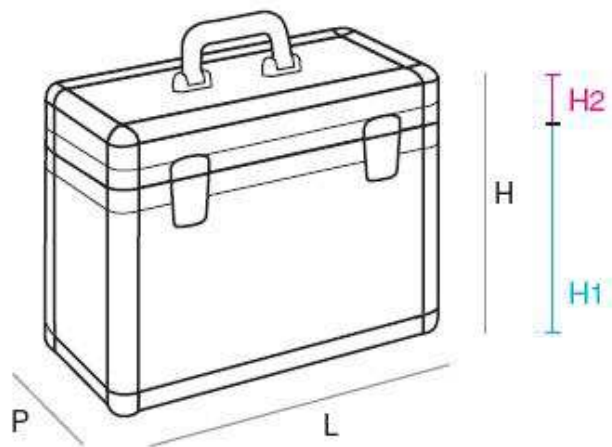

BAULETTI GRINTA · ART. 308/BL

	L	P	H	H1	H2
external	530	270	415	-	-
internal	500	240	-	340	45

EMBOSSED ALUMINIUM

COLORS

SMOOTH FINISH ALUMINIUM

COLORS

WEIGHT

art. 308/BL = 5,5 kg · art. 308/BL/CR104 = 7,1 kg