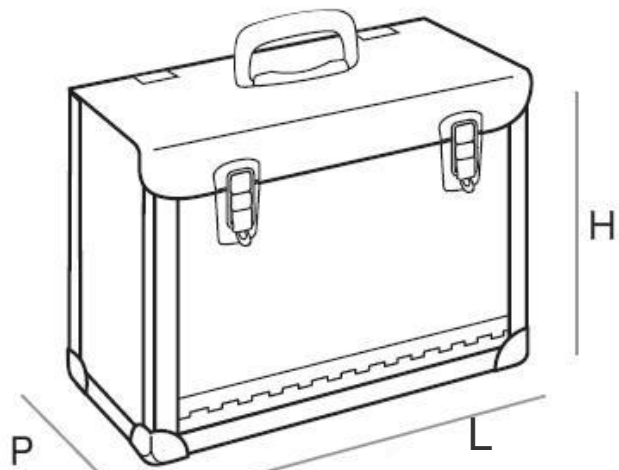

# BAULETTI CUOIO ART. BA/E

|          | L   | P   | H   |
|----------|-----|-----|-----|
| external | 410 | 170 | 310 |
| internal | 390 | 152 | 290 |

RECYCLED LEATHER

COLORS

WEIGHT

art. BA/E = 3,0 kg