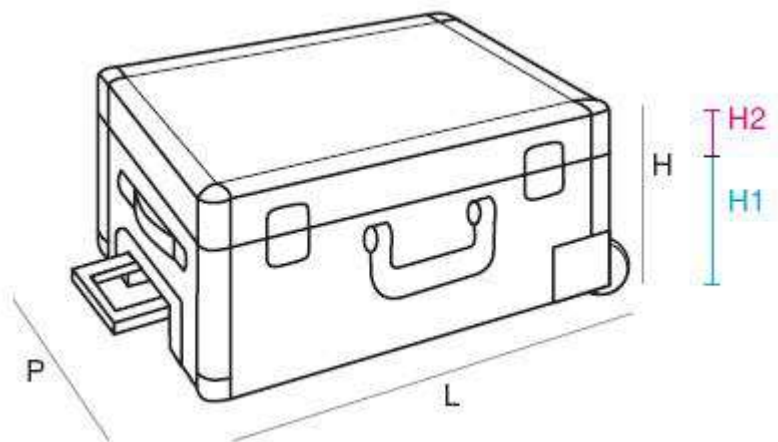

VALIGIE GRINTA · ART. CARRY/G/2

	L	P	H	H1	H2
external	545	330	245	-	-
internal	520	305	-	130	50

EMBOSSED ALUMINIUM

COLORS

SMOOTH FINISH ALUMINIUM

COLORS

WEIGHT

art. **CARRY/G/2** = 9,5 kg · art. **CARRY/G/2/V** = 8,7 kg