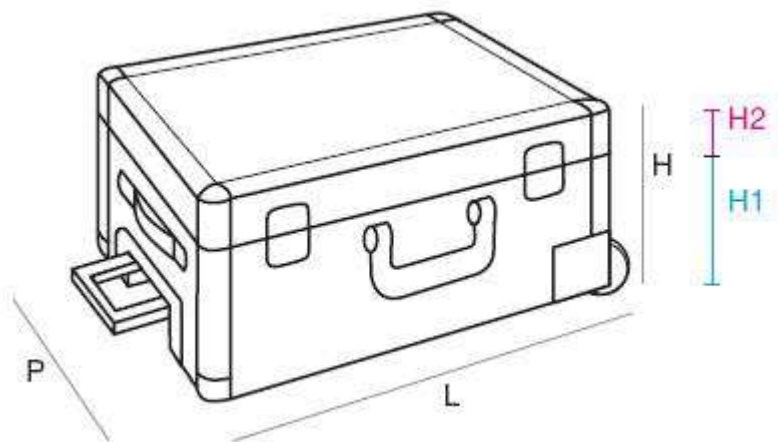

VALIGIE GRINTA · ART. CARRY/G/1

	L	P	H	H1	H2
external	545	330	210	-	-
internal	520	305	-	110	45

EMBOSSED ALUMINIUM

COLORS

SMOOTH FINISH ALUMINIUM

COLORS

WEIGHT

art. **CARRY/G/1** = 8,6 kg · art. **CARRY/G/1/V** = 7,3 kg