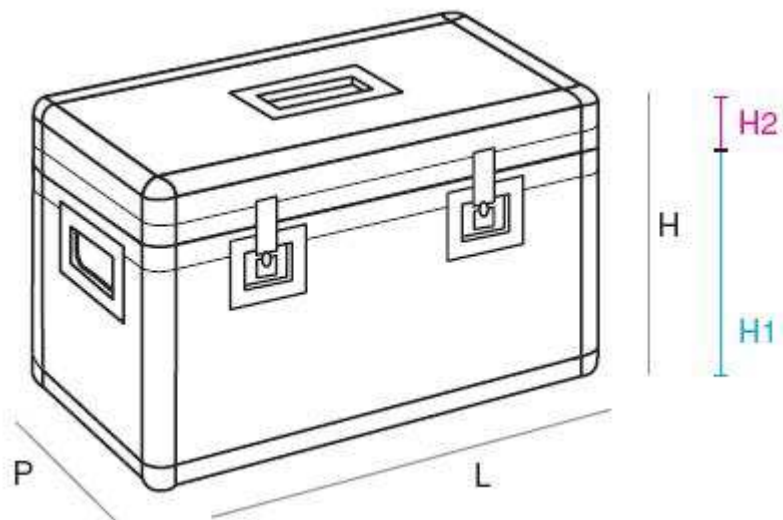

BAULI IN ABS · ART. TECNO/105 – TECNO/105/R

art. TECNO/105 TECNO/105/R	L	P	H	H1	H2
external	1050	250	390	-	-
internal	1030	225	-	315	45

ABS

COLORS

WEIGHT

art. **TECNO/105** = 10,0 kg · art. **TECNO/105/R** = 11,0 kg