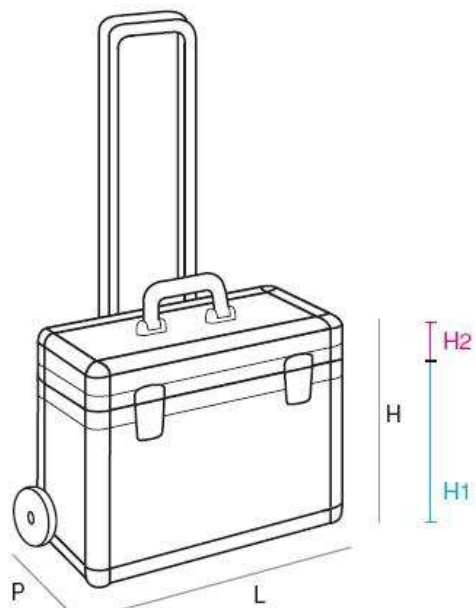

BAULETTI TECNO · ART. 308/BA/CR104

	L	P	H	H1	H2
external	530	270	415	-	-
internal	500	240	-	340	45

ABS

COLORS

WEIGHT

art. 308/BA/CR104 = 6,0 kg