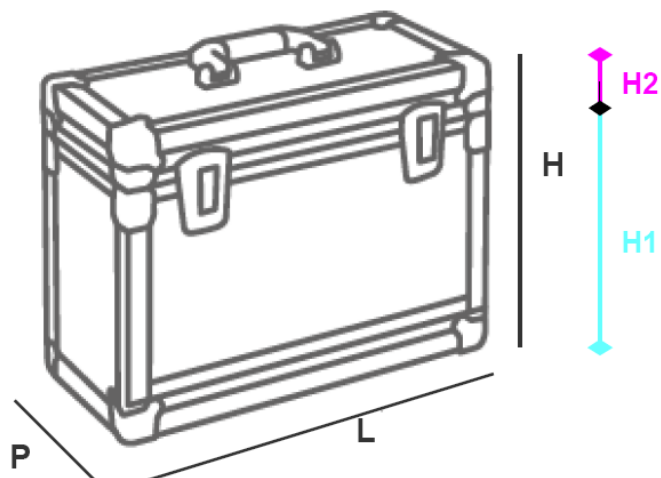

BAULETTI TECNO · ART. 308/BA

	L	P	H	H1	H2
external	530	270	415	-	-
internal	500	240	-	340	45

ABS

COLORS

WEIGHT

art. 308/BA = 5,0 kg · art. 308/BA/CR104 = 6,0 kg