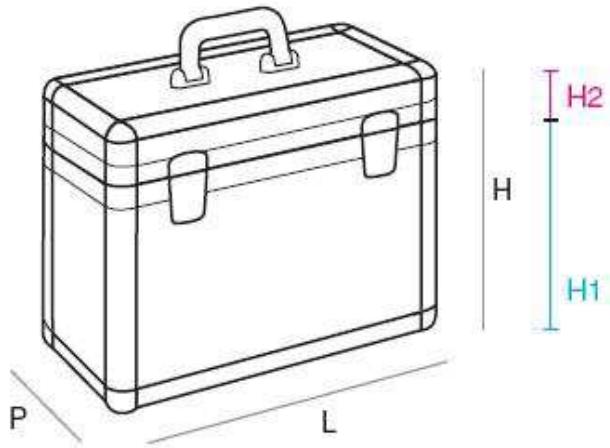

BAULETTI STARC · ART. FNB/S

	L	P	H	H1	H2
external	430	170	280	-	-
internal	410	150	-	230	30

EMBOSSED ALUMINIUM

COLORS

SMOOTH FINISH ALUMINIUM

COLORS

WEIGHT

art. FNB/S = 4,3 kg