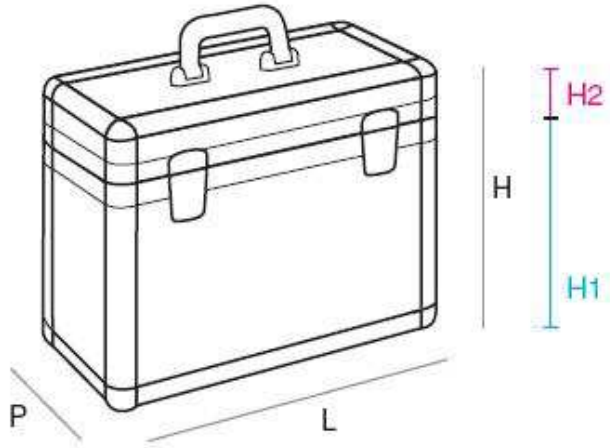

BAULETTI STARC · ART. FNB/C

	L	P	H	H1	H2
external	470	240	340	-	-
internal	450	220	-	290	30

EMBOSSED ALUMINIUM

COLORS

SMOOTH FINISH ALUMINIUM

COLORS

WEIGHT

art. FNB/C = 6,0 kg