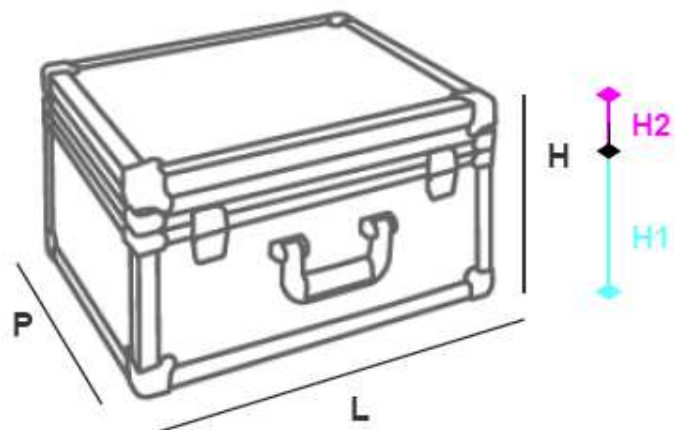

VALIGIE GRINTA • ART. 400/AL

	L	P	H	H1	H2
external	470	350	240	-	-
internal	440	325	-	180	45

EMBOSSED ALUMINIUM

COLORS

SMOOTH FINISH ALUMINIUM

COLORS

WEIGHT

art. 400/AL = 5,2 kg • art. 400/AL/V = 4,2 kg