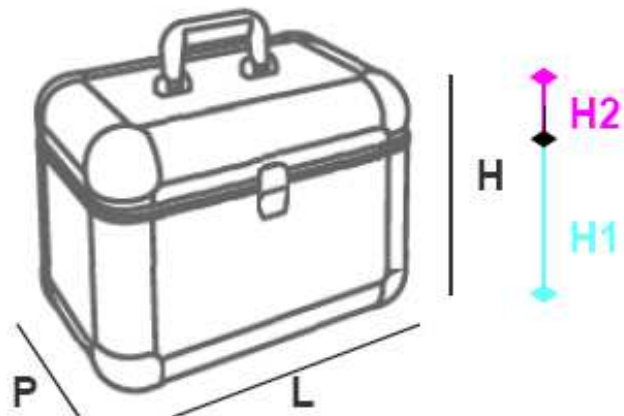

BAULETTI ARCO · ART. 32/AL

	L	P	H	H1	H2
external	320	240	250	-	-
internal	295	215	-	160	60

EMBOSSED ALUMINIUM

COLORS

WEIGHT

art. 32/AL = 3,0 kg