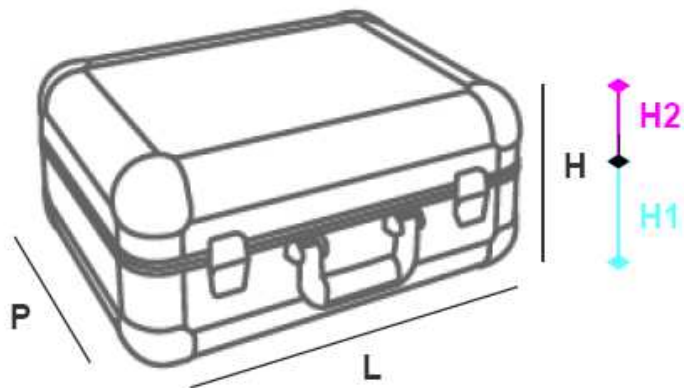

VALIGIE ARCO • ART. 300/AL/PH

	L	P	H	H1	H2
external	495	380	220	-	-
internal	465	345	-	125	80

SMOOTH FINISH ALUMINIUM

COLORS

WEIGHT

art. **300/AL/PH** = 6,8 kg • art. **300/AL/PH/D** = 5,0 kg • art. **300/AL/PH/S** = 5,0 kg • art. **300/AL/PH/S1** = 5,0 kg

art. **300/AL/PH/W** = 7,8 kg