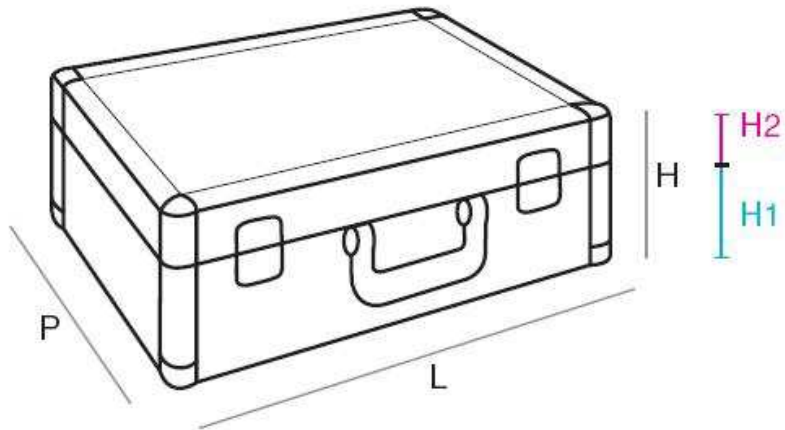

VALIGIE HPL · ART. 198/TNTP

	L	P	H	H1	H2
external	440	350	170	-	-
internal	420	325	-	105	45

LAMINATE

COLORS

EMBOSSED ALUMINIUM

COLORS

SMOOTH FINISH ALUMINIUM

COLORS

WEIGHT

art. 198/TNTP = 4,1 kg