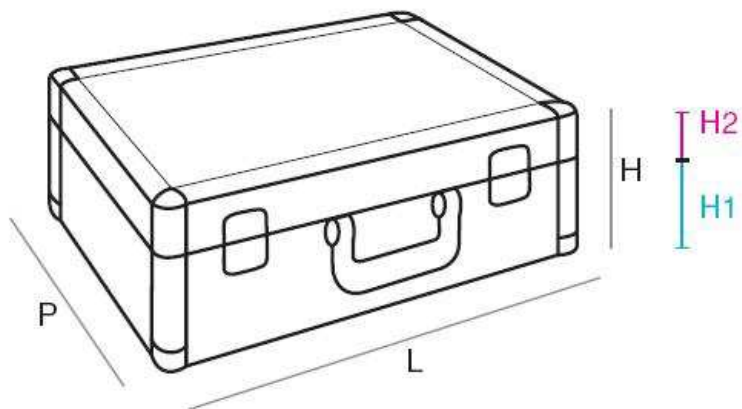

VALIGIE STARC · ART. 198/STL

| | L | P | H | H1 | H2 |
|----------|-----|-----|-----|-----|----|
| external | 440 | 350 | 170 | - | - |
| internal | 420 | 325 | - | 105 | 45 |

EMBOSSED ALUMINIUM

COLORS

SMOOTH FINISH ALUMINIUM

COLORS

WEIGHT

art. 198/STL = 5,8 kg · art. 198/STL/D = 4,3 kg · art. 198/STL/S = 4,3 kg · art. 198/STL/S1 = 4,3 kg

art. 198/STL/W = 7,0 kg