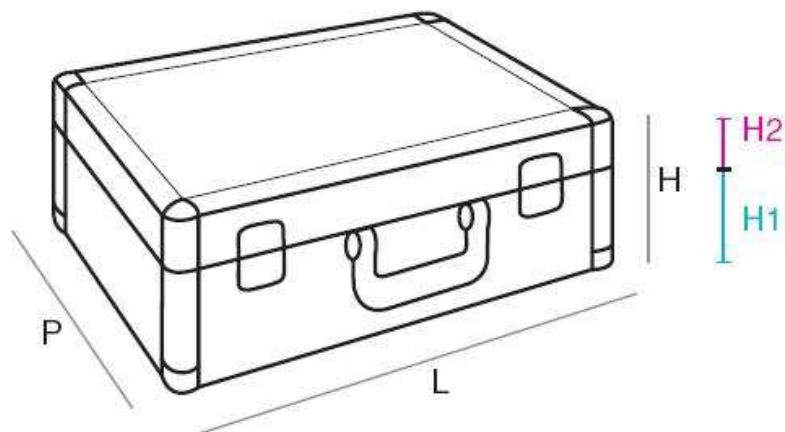

VALIGIE STARC · ART. 195/2/STL

	L	P	H	H1	H2
external	380	260	165	-	-
internal	360	235	-	90	45

EMBOSSED ALUMINIUM

COLORS

SMOOTH FINISH ALUMINIUM

COLORS

WEIGHT

art. 195/2/STL = 3,5 kg · art. 195/2/STL/D = 2,0 kg · art. 195/2/STL/S = 2,0 kg · art. 195/2/STL/S1 = 2,0 kg