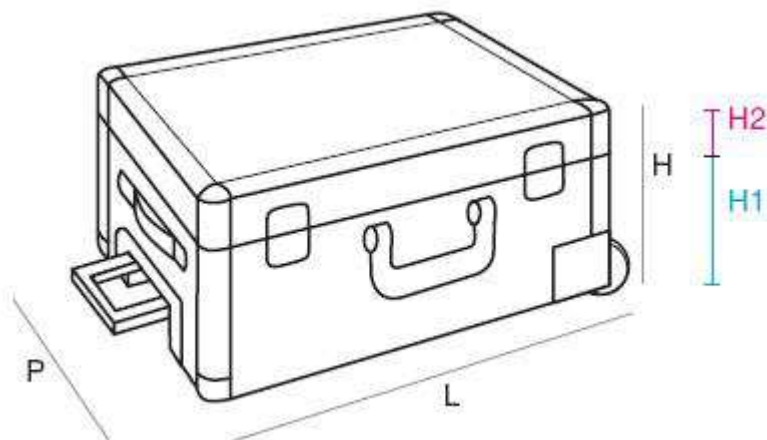

VALIGIE TECNO · ART. CARRY/T/1

	L	P	H	H1	H2
external	545	330	210	-	-
internal	520	305	-	110	45

ABS

COLORS

WEIGHT

art. **CARRY/T/1** = 8,2 kg · art. **CARRY/T/1/V** = 7,0 kg